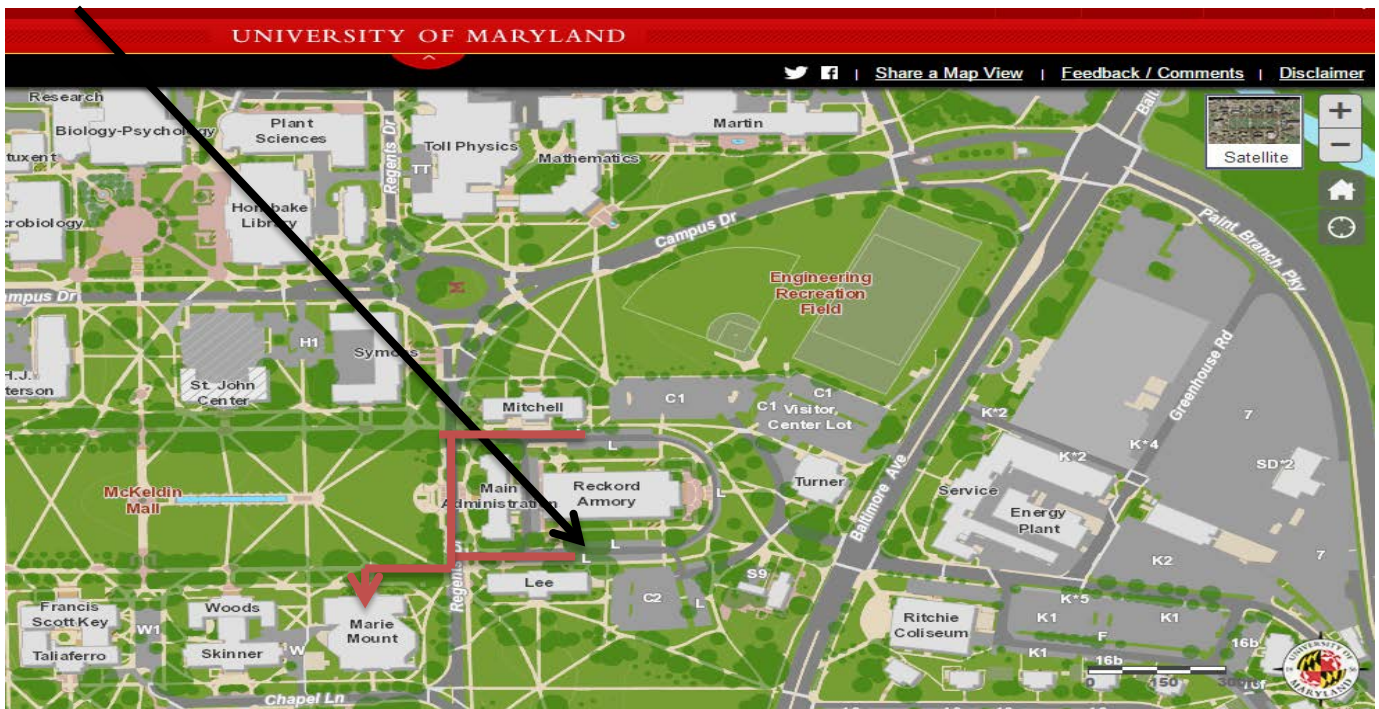

AGORAFAX-PAS!

A DRAG GABARET

The Maryland Room
Marie Mount Hall
University of Maryland
College Park
MD 20742

Friday 12 December
Saturday 13 December
7.30pm

Dear Audience,

The sold out performances of Agorafaux-pas are almost here! Let's make sure you have all the details you need:

- Print your tickets and bring ID (UMD student/faculty/staff ID's will also be accepted)
- **Doors open at 7.30pm** and no earlier
- Enter on the McKeldin Mall side of Marie Mount Hall. Use **BASEMENT ENTRANCE**.
- Check in with our Front of House attendant Faith on arrival, and collect your complimentary light refreshments.
- Seats are first in first served – please fill from the front.
- **Show starts promptly at 8pm** – due to the layout of the space, all audience will enter across the stage area. Late comers will have to walk through the stage and will disturb the performance. The cast are fully prepared to pick on you if you're late. ☺
- Bathrooms are located next to our Front of House desk – there is **NO INTERMISSION**, so get your business out of the way before the show starts please and thank you.
- Show running time is approximately 1 hour.
- Help us take Agorafaux-pas to a Gender & Women's Studies conference in Rochester New York by making a cash donation at Front of House in the "Send us to NY donations box".
- If you have specific mobility requirements, please contact us in advance at agorafauxpas@gmail.com
Entrance to the building is accessible.

Free Parking in Lot "L": Off Regents drive either side of Main Administration and Reckord Armory.

Walking Directions to Maryland Room: Walk from "L" lot to Regents Drive, turn left or continue straight (depending on where you parked), turn right onto the McKeldin Mall pathway and walk until you are in front of Marie Mount Hall. Use the **BASEMENT ENTRANCE** under the stairs. Follow the Agorafaux-pas signs to The Maryland room and check in with our Front of House Attendant Faith, who will be waiting to greet you.